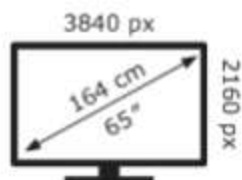

LG Electronics

OLED65C64LA

LG Electronics

OLED65C64LA

**85** kWh/1000h

**85** kWh/1000h

ABCDEF**G**  
**HDR**  
**232** kWh/1000h

ABCDEF**G**  
**HDR**  
**232** kWh/1000h